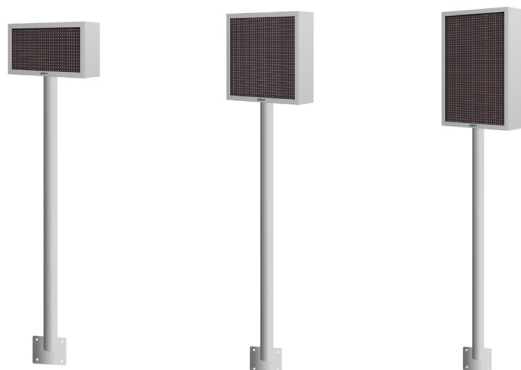

## Outdoor Guidance Screen

- Providing three layers display.
- Support the display of letters, numbers, arrows and handicap parking signs.
- Support high-brightness display and adjustable brightness.
- Controls multiple screens at the same time and supports displaying in partitions.
- Modifies IP and updates the program with the configuration application.

### System Overview

The DHI-ITSXS-1301 outdoor serise product is used in the outdoor parking area. Guide the vehicle to find the available parking space quickly and improve the parking efficiency.

#### Basic

Monitor	LED (Display in red, green, and yellow colors)
Dimensions	320 mm × 160 mm (12.60" × 6.30") (L × W) 320 mm × 320 mm (12.60" × 12.60") (L × W) 320 mm × 480 mm (12.60" × 18.90") (L × W)
Display Content	Chinese characters, letters, numbers, arrows, the handicap parking sign, and more
Pixels Configuration	1R1PG
Resolution	512 dots (32 × 16); 1 line; pixel pitch: 10 mm (0.39") 1024 dots (32 × 32); 2 line; pixel pitch: 10 mm (0.39") 1536 dots (32 × 48); 3 lines; pixel pitch: 10 mm (0.39")
Service Life	100,000 hours
Screen Brightness	≥ 6000 cd/m <sup>2</sup> (adjustable)
<b>Port</b>	
Network Port	1 × 100 Mbps Ethernet port (RJ-45)