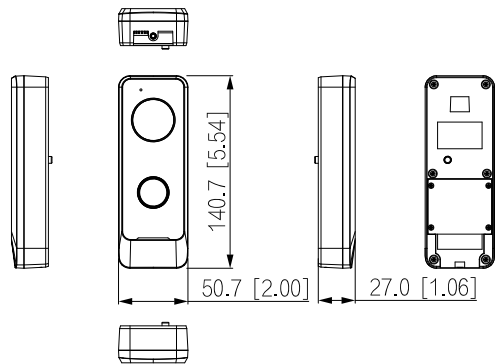

#### General

Appearance color	Light grey
Power Supply	12–33 VDC, 1 A
Power Adapter	Optional

Installation	Surface Mount
Certifications	CE; FCC
Accessory	Included: Alarm power ribbon cable, rain cover
Product Dimensions	140.7 mm × 50.7 mm × 27 mm (5.54" × 2.00" × 1.06")
Protection	IP65
Operating Temperature	-40 °C to +55 °C (-40 °F to +131 °F)
Operating Humidity	10%–90% (RH), non-condensing
Operating Altitude	0 m–3,000 m (0 ft–9,842.51 ft)
Power Consumption	≤ 3.5 W (standby), ≤ 5 W (working)
Gross Weight	0.35 kg (0.77 lb)
Net Weight	0.13 kg (0.29 lb)

## Dimensions (mm[inch])