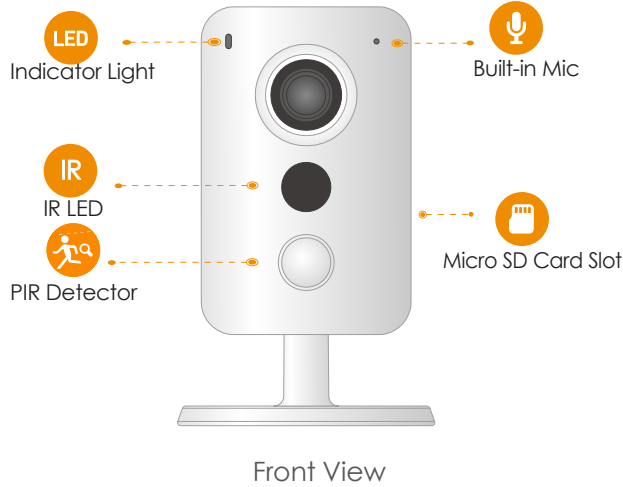

Cube PoE 4MP

4MP PoE Cube Camera

Cube PoE 4MP brings 4MP live monitoring, two-way audio lets you communicate with who is at the camera remotely. PIR detection automatically sends a notification to you immediately when it detects moving target, and digital input/output port allows you to connect detectors, sensors, beepers, etc.

Two-way Talk

Communicate with family and pets easily

24/7 Protection

Excellent night vision, feel safe even in complete darkness

Diversified Storage

Supports NVR, Cloud Storage or Micro SD card (up to 256GB)

Specifications

Camera

1/3" 4 Megapixel Progressive CMOS
4MP(2560 x 1440)
Night Vision: 10m(33ft) Distance
2.8mm Fixed Lens
Field of View : 97° (H), 52° (V), 115° (D)

Video & Audio

Video Compression : H.265/H.264
Up to 25/30fps Frame Rate
Two-way Audio

General

DC 12V1A, PoE
Power Consumption:<4W
Working Environment:-10° C~+45° C, Less Than 95%RH
Dimensions: Φ78.5× 90.5× 127.8mm (Φ3.1 × 3.6 × 5 inch)
Weight: 310g (0.68lb)
CE, FCC

What's in the box

- 1x Camera
- 1x Screw Package
- 1x Quick Start Guide
- 1x Installation Position Map