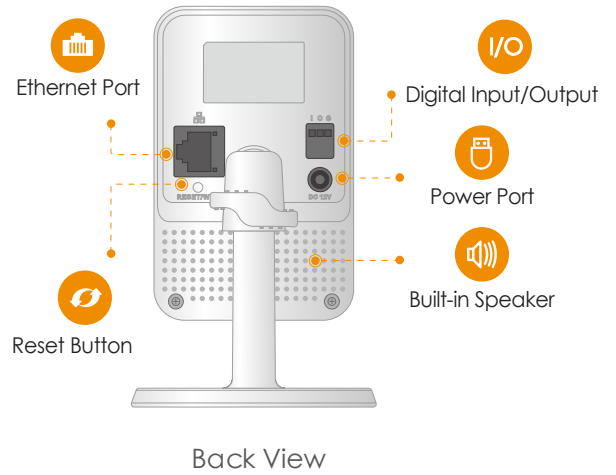

Cube PoE 4MP

4MP PoE Cube Camera

Cube PoE 4MP brings 4MP live monitoring, two-way audio lets you communicate with who is at the camera remotely. PIR detection automatically sends a notification to you immediately when it detects moving target, and digital input/output port allows you to connect detectors, sensors, beepers, etc.

Two-way Talk

Communicate with family and pets easily

24/7 Protection

Excellent night vision, feel safe even in complete darkness

Diversified Storage

Supports NVR, Cloud Storage or Micro SD card (up to 256GB)

PoE

Power over Ethernet

Stay close with what you care

With Cloud service, you will have access to what you care as long as Internet is available. You can record daily or motion videos on Cloud and playback anytime anywhere.

General

DC 12V1A, PoE
Power Consumption:<4W
Working Environment:-10° C~+45° C, Less Than 95%RH
Dimensions: Φ78.5× 90.5× 127.8mm (Φ3.1 × 3.6 × 5 inch)
Weight: 310g (0.68lb)
CE, FCC

What's in the box

- 1x Camera
- 1x Screw Package
- 1x Quick Start Guide
- 1x Installation Position Map