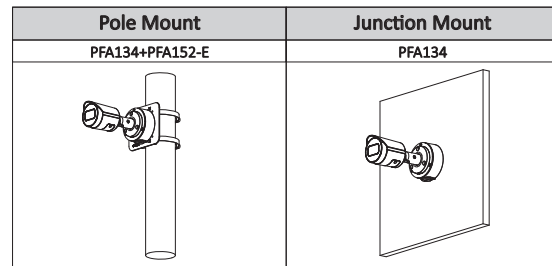

Structure

Casing	Metal
Dimensions	166.2 mm × Φ70 mm (6.54" × Φ2.76")
Net Weight	0.48 kg (1.1 lb)
Gross Weight	0.57 kg (1.3 lb)

Ordering Information

Type	Part Number	Description
4MP Camera	DH-IPC-HFW2431SP-S-S2	4MP Lite IR Fixed-focal Bullet Network Camera, PAL
	DH-IPC-HFW2431SN-S-S2	4MP Lite IR Fixed-focal Bullet Network Camera, NTSC
Accessories (optional)	PFA134	Junction Box
	PFA152-E	Pole Mount
	PFM321D	DC12V1A Power Adapter
	LR1002-1ET/1EC	Single-port Long Reach Ethernet over Coax Extender
	PFM900-E	Integrated Mount Tester
	PFM114	TLC SD Card

Accessories

Optional:

Dimensions (mm[inch])