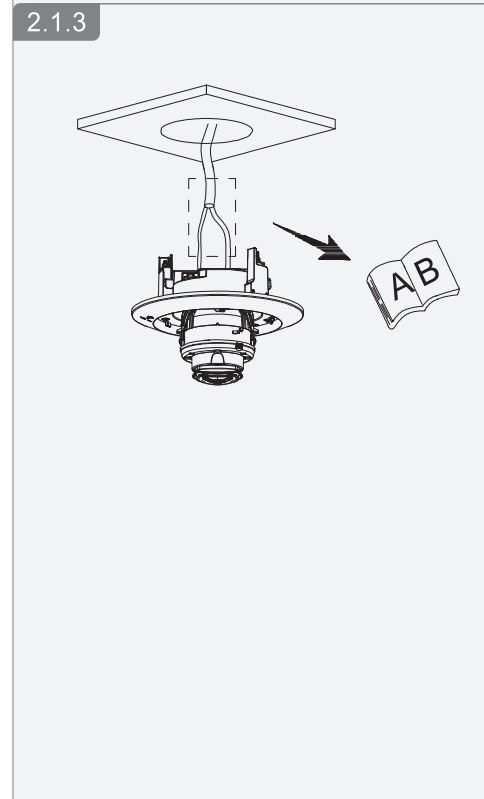

# Dome Network Camera

Installation Guide

V1.0.0

**A****B**

3.1

3.2

3.3

4.1