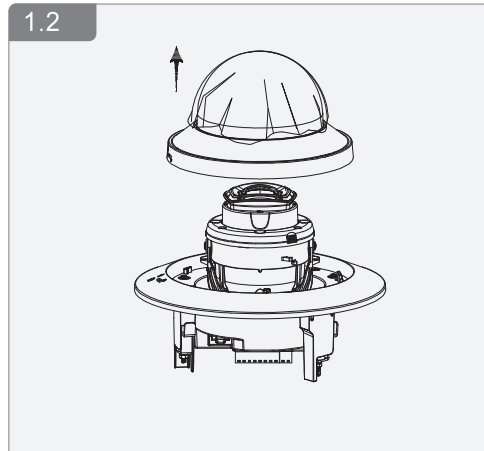

# Dome Network Camera

Installation Guide

V1.0.0

**A****B**

3.1

3.2

3.3

4.1