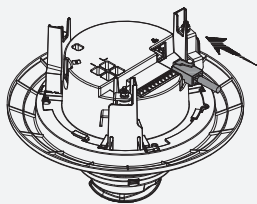

# Dome Network Camera

Installation Guide

V1.0.0

**A****B**

3.1

3.2

3.3

4.1