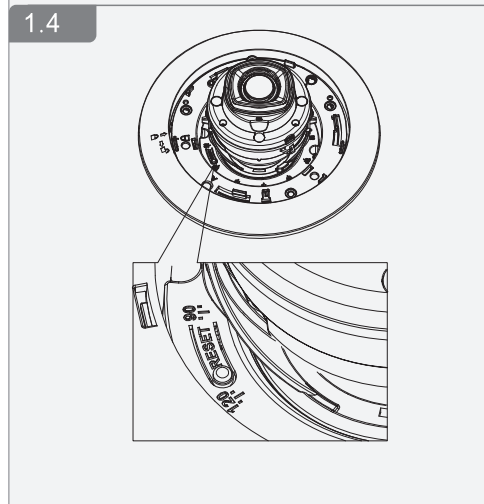

# Dome Network Camera

Installation Guide

V1.0.0

**A****B**

3.1

3.2

3.3

4.1