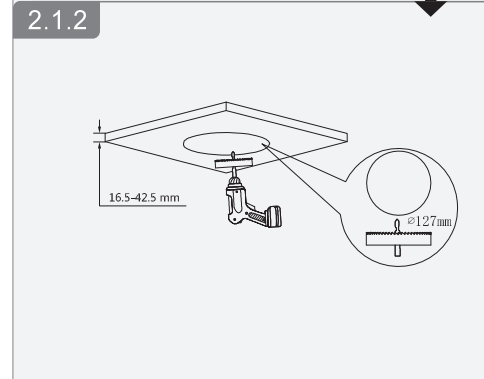

# Dome Network Camera

Installation Guide

V1.0.0

**A****B**

3.1

3.2

3.3

4.1