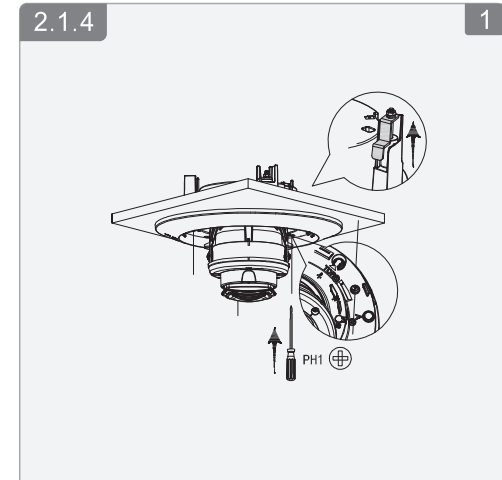

# Dome Network Camera

Installation Guide

V1.0.0

**A****B**

3.1

3.2

3.3

4.1