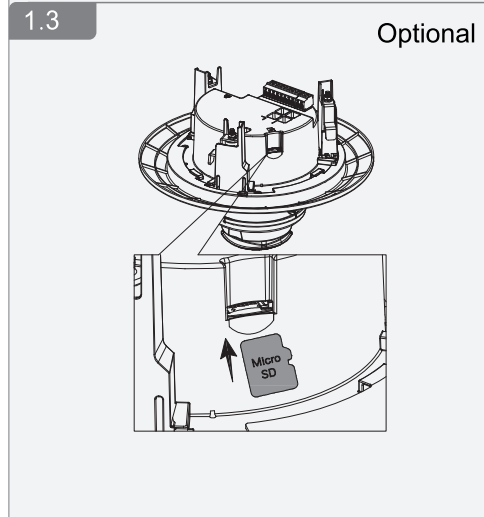

# Dome Network Camera

Installation Guide

V1.0.0

**A****B**

3.1

3.2

3.3

4.1