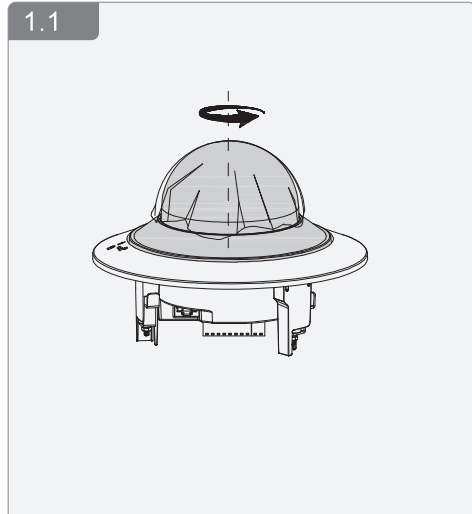

# Dome Network Camera

Installation Guide

V1.0.0

**A****B**

3.1

3.2

3.3

4.1