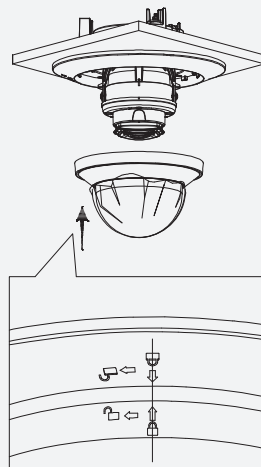

# Dome Network Camera

Installation Guide

V1.0.0

**A****B**

3.1

3.2

3.3

4.1