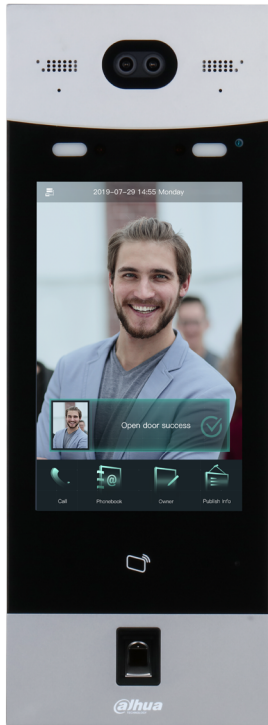

# DHI-VT09541D

## Apartment Door Station

- 10 inch high definition display; capacitive touch screen; resolution: 800(H)×1280(V)
- Support face, fingerprint, password, and card unlock
- Full duplex communication
- Outdoor stations can be managed through the platform; support voice communication between mobile app and platform
- 2 MP low illuminance wide dynamic dual camera; white light fill light and IR fill light, fill light brightness can be adjusted
- Card capacity: 100, 000 cards; face capacity: 100, 000 face images; fingerprint capacity: 10, 000 fingerprints
- Face-camera distance: 0.3 m–3 m; Human height: 1.1 m–2.4 m
- Face verification accuracy>99%; face comparison speed ≤0.2s per person; false recognition rate<0.1%
- Face profiles can be recognized, the profile angle range is 0°–90°
- With face detection box; the largest face among faces that appear at the same time is recognized first; the maximum face size can be configured on the web
- Support liveness detection
- Support duress alarm, tamper alarm, and fire alarm
- IK07; IP65 (Apply silica gel to gaps between the device and the wall. Liquid sodium silicate is recommended. For details, see the quick start guide.)
- Outdoor , Support flush mount

### Technical Specification

System	
Processor	Embedded processor Clock rate: Dual core A53 1.2GHz
Operating System	Embedded LINUX
Internet Protocol	IPv4, FTP, DNS, RTSP, RTP, TCP, UDP, SIP
Keyboard Type	Touch screen QWERTY keyboard
Basic	
Screen Type	Capacitive screen
Display	10 inch LCD
Screen Resolution	800(H)×1280(V)

### Function

Communication Methods	Full digital
Unlock Mode	Remote/Password/Fingerprint/Face unlock/Card
Card Reading Type	IC card
Motion Detection	Video Motion Detection
Auto Snapshot	Yes
Information Release	Words, pictures, and videos can be played on the outdoor station
Leave Photos and Messages	Yes
Storing Function	Extensible 64G TF card
Web Configuration	Yes