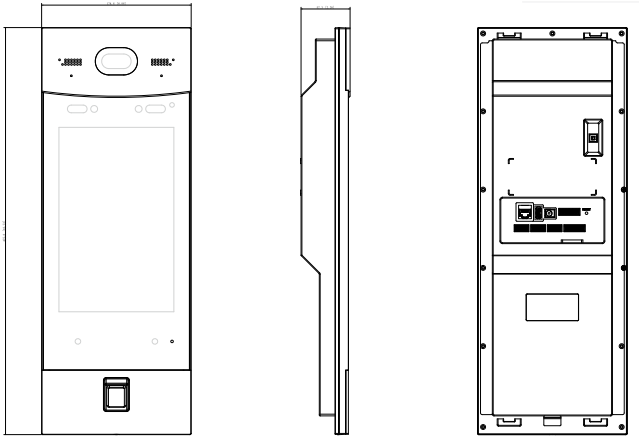

Ordering Information

Model	Name
DHI-VTO9541D	Apartment Door Station
VTOB119	Metal Nounting box of unit door stations

Dimensions (mm[inch])