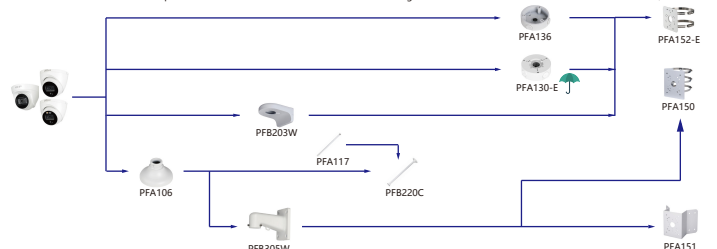

Selection of IP&CVI Eyeball Camera

Shape	IP Camera	CVI Camera
	IPC-HDW4431/4231/4120/4220/4221/4421M	HAC-HDW1200/1100/2241/2501/1200/1230/1500/2401/1220/1801/1800M HAC-HDW1400M-S2 HAC-T2A1121/41/51 HAC-T2A21-E

Shape	IP Camera	CVI Camera
	IPC-HDW2230/2431/2831/2531/2231T-AS-S2 IPC-HDW2341/3441/3541T-AS IPC-HDW1531/1431/1231/1230/1330/1220/1020S IPC-HDW1430/1230S-S3 IPC-HDW1230S-L-S3 IPC-HDW4421/4120/4220/4221/4231/4431E	HAC-HDW1100/1200R-VF

Selection of IP&CVI Eyeball Camera

Shape	IP Camera	CVI Camera
	IPC-T2840/20-25 IPC-T2801-L-ZS	HAC-T3A21/41/51-VF

Shape	IP Camera	CVI Camera
	IPC-T18bx	ME1200/1400/1500E ME1200/1500E-LED

Shape	IP Camera	CVI Camera
		HAC-HDW1301/1500/1400/1200/1230/1800TL HAC-HDW1801/1500/1400/1200/1230/1800TL-A HAC-HDW1239/1409/1509TL-LED HAC-HDW1239/1409/1509TL-A-LED HAC-HDW1500/1230/1200/1230SL HAC-HDW1400SL-S2