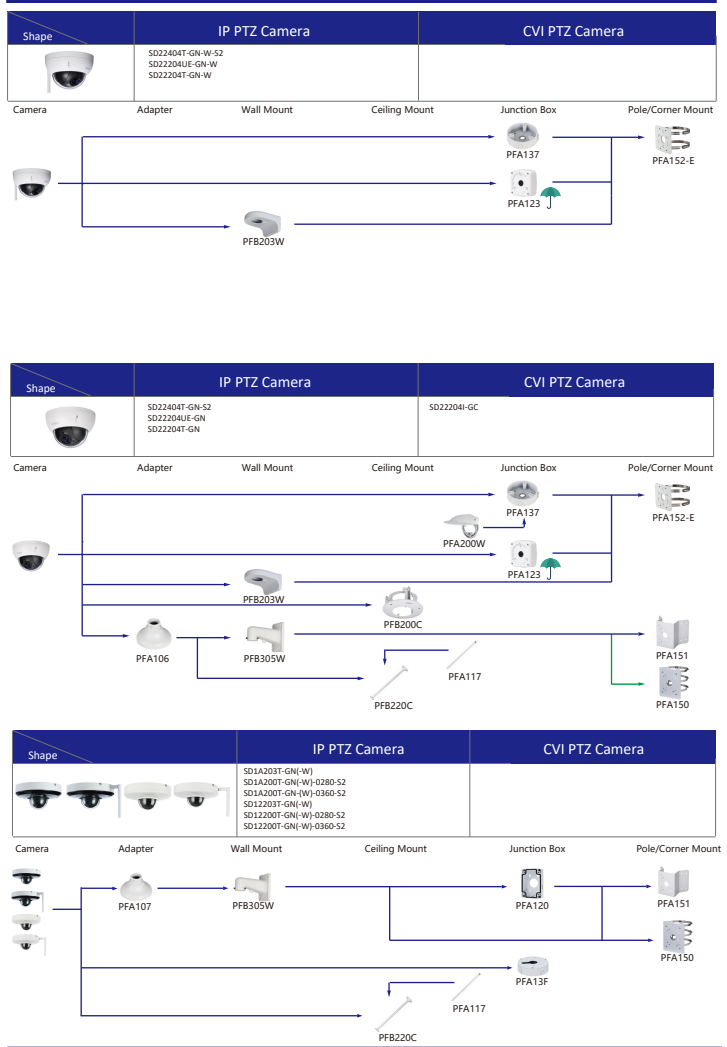

Selection of IP&CVI Eyeball Camera

Shape	IP Camera	CVI Camera
	IPC-T2840/20-25 IPC-T2801-L-ZS	HAC-T3A21/41/51-VF

Shape	IP Camera	CVI Camera
	IPC-T18bx	ME1200/1400/1500E ME1200/1500E-LED

Shape	IP Camera	CVI Camera
		HAC-HDW1301/1500/1400/1200/1230/1800TL HAC-HDW1801/1500/1400/1200/1230/1800TL-A HAC-HDW1239/1409/1509TL-LED HAC-HDW1239/1409/1509TL-A-LED HAC-HDW1500/1230/1200/1230SL HAC-HDW1400SL-S2

- Orange font ----- Special accessories
- Green font ----- Not recommended
- Red font ----- Special installation
- Red box ----- Including
- Umbrella icon ----- IP66

Selection of IP&CVI Eyeball Camera

Shape	IP Camera	CVI Camera
		HAC-HDW1200/1100/1800R HAC-HDW1400R-S2 HAC-T1A1121/41/51 HAC-T1A21-E

Shape	IP Camera	CVI Camera
		HAC-HDW1100/1200R-VF

Selection of PTZ Camera

Selection of PTZ Camera

Selection of PTZ Camera

Selection of PTZ Camera

Selection of Thermal Camera

Selection of Thermal Camera

- Orange font Special accessories
- Not recommended
- Red font Special installation
- Including
- IP66

Selection of Special Camera

Shape	Special Camera	Shape	Special Camera
	IPC-HDBW8232E-Z-5L		SD60230U-HNI-5L
	IPC-HFW5221E-2-IRA/BIRA		PSD81602A360 PSD8802-A180
	PSDW8842M-A180 PSDW81642M-A360		IPC-HDPW5241/5442/5541G-2 IPC-HDPW5242G-2-MF
	IPC-HFW5100-IRA IPC-HFW5200-IRA		PSDW5631S-8360 PSDW5231S-8120
	SDTSX405-4F-WA		