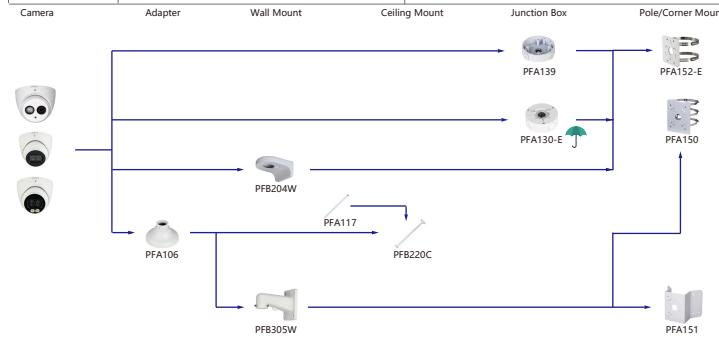

Selection of IP&CVI Box Camera

Selection of IP&CVI Bullet Camera

Selection of IP&CVI Bullet Camera

Selection of IP&CVI Bullet Camera

Selection of IP&CVI Eyeball Camera

Shape	IP Camera	CVI Camera
	IPC-HDW4231/4431EM-AS-S4 IPC-HDW4120/4220/4231/4830EM-AS IPC-HDW5541/5241/5442TM-AS IPC-HDW5241/5442TM-AS-LED IPC-HDW3231C-A IPC-HDW4831/4631/4431/4231EM-ASE	HAC-HDW1801/1500/1200/1230/1100/1801/EM-A HAC-HDW1801/1500/1200/1230/1100/1801EM HAC-HDW1400EM-S2 HAC-HDW1400EM-A-S2 HAC-HDW1500/1400/1200/1230EM-A-POC HAC-HDW1500/1200EM-POC HAC-HDW2802/2601/2402/2401/2501/2241T-A HAC-HDW2249T-A-N HAC-HDW1239/1409/1509T-LED HAC-HDW1239/1409/1509T-A-LED HAC-HDW2249T-IB-A-LED

Shape	IP Camera	CVI Camera
	IPC-HDW2531/2431/2331/2421R-ZS IPC-HDW2430/2330R-ZS-S3 IPC-HDW2230R-L-ZS-S3 IPC-HDW4231/4431T-Z-S4 IPC-HDW2341/3441/3541T-ZAS IPC-HDW2231T-ZS-S2 IPC-HDW5241/5541H-AS-PV IPC-HDW3441/3541/3241TM-AS IPC-HDW2831/2531/2431/2231TM-AS-S2	HAC-HDW2802/2601/2402/2401/2501/2241/1500/1300T-Z-A HAC-HDW2802/2601/2402/2401/2501/2241T-Z-A-DP HAC-HDW1400T-Z-A-S2 HAC-HDW1801/1200/1230T-Z HAC-HDW2241/1500T-Z-POC HAC-HDW1400/1230T-Z-A-POC