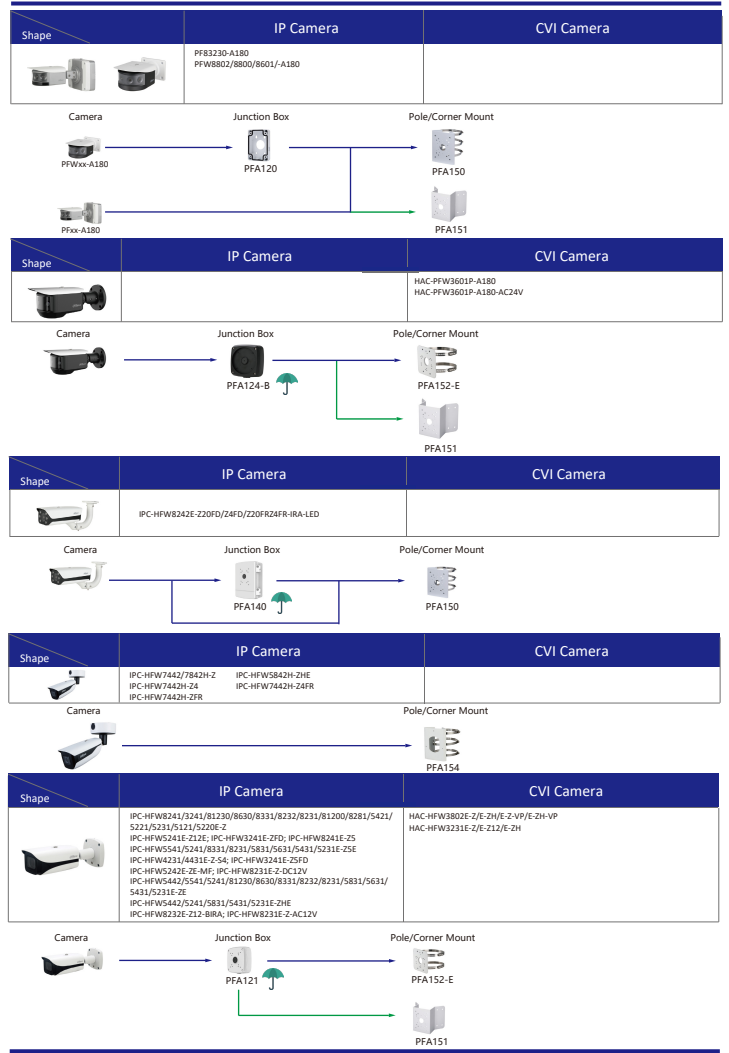

Camera Accessories Selection

Guide you how to install all the cameras

- Orange font ---- Special accessories
- Green font ---- Not recommended
- Red font ---- Special installation
- Red box ---- Including
- Green umbrella ---- IP66

Selection of IP&CVI Box Camera

Selection of IP&CVI Bullet Camera

Selection of IP&CVI Bullet Camera

Selection of IP&CVI Bullet Camera

Selection of IP&CVI Eyeball Camera

Shape	IP Camera	CVI Camera
	IPC-HDW4231/4431EM-AS-S4 IPC-HDW4120/4220/4231/4830EM-AS IPC-HDW5541/5241/5442TM-AS IPC-HDW5241/5442TM-AS-LED IPC-HDW3231C-A IPC-HDW4831/4631/4431/4231EM-ASE	HAC-HDW1801/1500/1200/1230/1100/1801/EM-A HAC-HDW1801/1500/1200/1230/1100/1801EM HAC-HDW1400EM-S2 HAC-HDW1400EM-A-S2 HAC-HDW1500/1400/1200/1230EM-A-POC HAC-HDW1500/1200EM-POC HAC-HDW2802/2601/2402/2401/2501/2241T-A HAC-HDW2249T-A-N HAC-HDW1239/1409/1509T-LED HAC-HDW1239/1409/1509T-A-LED HAC-HDW2249T-IB-A-LED

Shape	IP Camera	CVI Camera
	IPC-HDW2531/2431/2331/2421R-ZS IPC-HDW2430/2330R-ZS-S3 IPC-HDW2230R-L-ZS-S3 IPC-HDW4231/4431T-Z-S4 IPC-HDW2341/3441/3541T-ZAS IPC-HDW2231T-ZS-S2 IPC-HDW5241/5541H-AS-PV IPC-HDW3441/3541/3241TM-AS IPC-HDW2831/2531/2431/2231TM-AS-S2	HAC-HDW2802/2601/2402/2401/2501/2241/1500/1300T-Z-A HAC-HDW2802/2601/2402/2401/2501/2241T-Z-A-DP HAC-HDW1400T-Z-A-S2 HAC-HDW1801/1200/1230T-Z HAC-HDW2241/1500T-Z-POC HAC-HDW1400/1230T-Z-A-POC

Selection of IP&CVI Eyeball Camera

Shape	IP Camera	CVI Camera
	IPC-T2840/20-25 IPC-T2801-L-ZS	HAC-T3A21/41/51-VF

Shape	IP Camera	CVI Camera
	IPC-T18bx	ME1200/1400/1500E ME1200/1500E-LED

Shape	IP Camera	CVI Camera
		HAC-HDW1301/1500/1400/1200/1230/1800TL HAC-HDW1801/1500/1400/1200/1230/1800TL-A HAC-HDW1239/1409/1509TL-LED HAC-HDW1239/1409/1509TL-A-LED HAC-HDW1500/1230/1200/1230SL HAC-HDW1400SL-S2