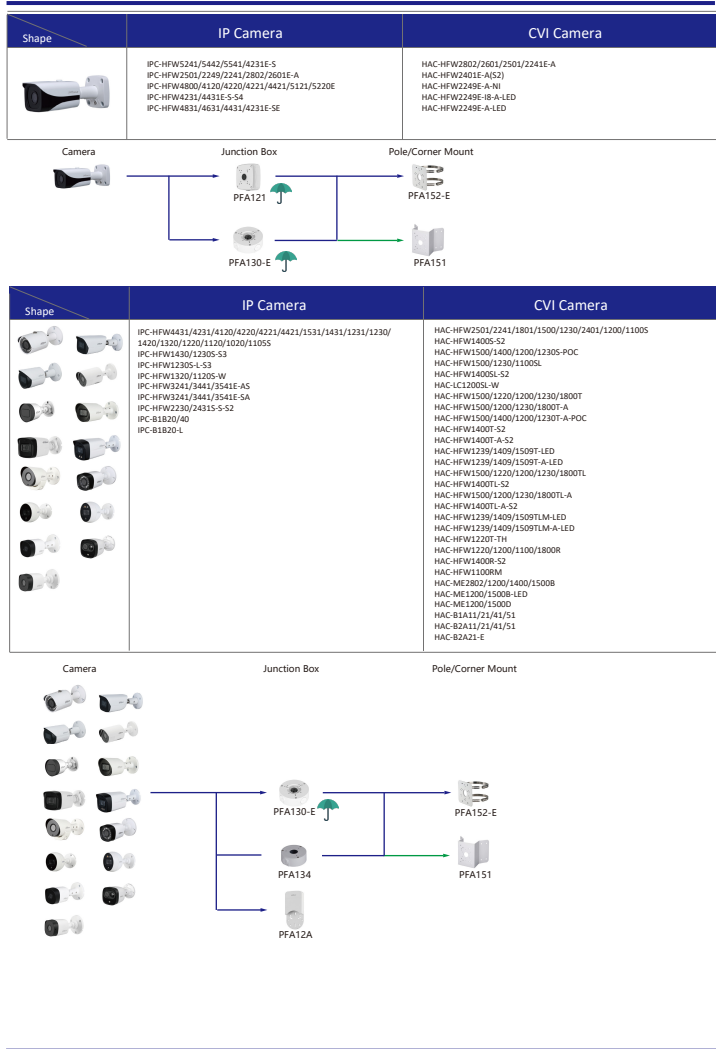

Camera Accessories Selection

Guide you how to install all the cameras

- Orange font ---- Special accessories
- Green font ---- Not recommended
- Red font ---- Special installation
- Red box ---- Including
- Green umbrella ---- IP66

Selection of IP&CVI Box Camera

Selection of IP&CVI Bullet Camera

Selection of IP&CVI Bullet Camera

Selection of IP&CVI Bullet Camera

Selection of IP&CVI Eyeball Camera

Shape	IP Camera	CVI Camera
	IPC-HDW4231/4431EM-AS-S4 IPC-HDW4120/4220/4231/4830EM-AS IPC-HDW5541/5241/5442TM-AS IPC-HDW5241/5442TM-AS-LED IPC-HDW3231C-A IPC-HDW4831/4631/4431/4231EM-ASE	HAC-HDW1801/1500/1200/1230/1100/1801/EM-A HAC-HDW1801/1500/1200/1230/1100/1801EM HAC-HDW1400EM-S2 HAC-HDW1400EM-A-S2 HAC-HDW1500/1400/1200/1230EM-A-POC HAC-HDW1500/1200EM-POC HAC-HDW2802/2601/2402/2401/2501/2241T-A HAC-HDW2249T-A-N HAC-HDW1239/1409/1509T-LED HAC-HDW1239/1409/1509T-A-LED HAC-HDW2249T-IB-A-LED

Shape	IP Camera	CVI Camera
	IPC-HDW2531/2431/2331/2421R-ZS IPC-HDW2430/2330R-ZS-S3 IPC-HDW2230R-L-ZS-S3 IPC-HDW4231/4431T-Z-S4 IPC-HDW2341/3441/3541T-ZAS IPC-HDW2231T-ZS-S2 IPC-HDW5241/5541H-AS-PV IPC-HDW3441/3541/3241TM-AS IPC-HDW2831/2531/2431/2231TM-AS-S2	HAC-HDW2802/2601/2402/2401/2501/2241/1500/1300T-Z-A HAC-HDW2802/2601/2402/2401/2501/2241T-Z-A-DP HAC-HDW1400T-Z-A-S2 HAC-HDW1801/1200/1230T-Z HAC-HDW2241/1500T-Z-POC HAC-HDW1400/1230T-Z-A-POC