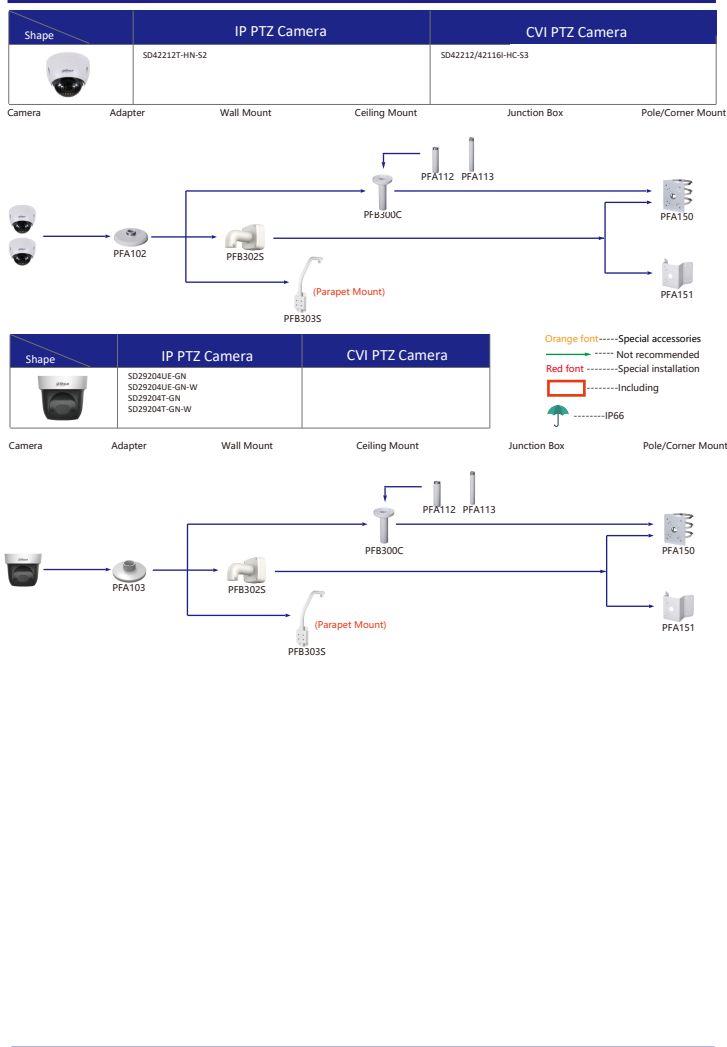

Selection of IP&CVI Eyeball Camera

Shape	IP Camera	CVI Camera
	IPC-T2840/20-25 IPC-T2801-L-ZS	HAC-T3A21/41/51-VF

Shape	IP Camera	CVI Camera
	IPC-T18bx	ME1200/1400/1500E ME1200/1500E-LED

Shape	IP Camera	CVI Camera
		HAC-HDW1301/1500/1400/1200/1230/1800TL HAC-HDW1801/1500/1400/1200/1230/1800TL-A HAC-HDW1239/1409/1509TL-LED HAC-HDW1239/1409/1509TL-A-LED HAC-HDW1500/1230/1200/1230SL HAC-HDW1400SL-S2

- Orange font ----- Special accessories
- Green font ----- Not recommended
- Red font ----- Special installation
- Red box ----- Including
- Umbrella icon ----- IP66

Selection of IP&CVI Eyeball Camera

Shape	IP Camera	CVI Camera
		HAC-HDW1200/1100/1800R HAC-HDW1400R-S2 HAC-T1A1121/41/51 HAC-T1A21-E

Shape	IP Camera	CVI Camera
		HAC-HDW1100/1200R-VF

Selection of PTZ Camera

Selection of PTZ Camera

Selection of PTZ Camera

Selection of PTZ Camera

Selection of Thermal Camera

Selection of Thermal Camera

- Orange font Special accessories
- Not recommended
- Red font Special installation
- Including
- IP66

Selection of Special Camera

Shape	Special Camera	Shape	Special Camera
	IPC-HDBW8232E-Z-5L		SD60230U-HNI-5L
	IPC-HFW5221E-2-IRA/BIRA		PSD81602A360 PSD8802-A180
	PSDW8842M-A180 PSDW81642M-A360		IPC-HDPW5241/5442/5541G-2 IPC-HDPW5242G-2-MF
	IPC-HFW5100-IRA IPC-HFW5200-IRA		PSDW5631S-8360 PSDW5231S-8120
	SDTSX405-4F-WA		