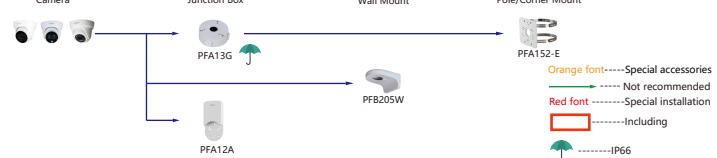

Selection of IP&CVI Eyeball Camera

Shape	IP Camera	CVI Camera
	IPC-T2840/20-25 IPC-T2801-L-ZS	HAC-T3A21/41/51-VF

Shape	IP Camera	CVI Camera
	IPC-T18bx	ME1200/1400/1500E ME1200/1500E-LED

Shape	IP Camera	CVI Camera
		HAC-HDW1301/1500/1400/1200/1230/1800TL HAC-HDW1801/1500/1400/1200/1230/1800TL-A HAC-HDW1239/1409/1509TL-LED HAC-HDW1239/1409/1509TL-A-LED HAC-HDW1500/1230/1200/1230SL HAC-HDW1400SL-S2