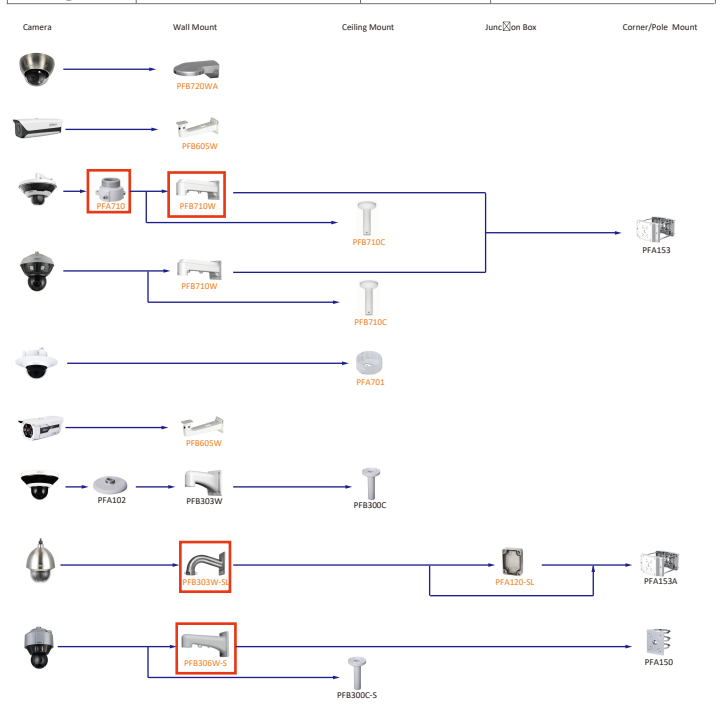

Selection of IP&CVI Eyeball Camera

Shape	IP Camera	CVI Camera
	IPC-T2840/20-25 IPC-T2801-L-ZS	HAC-T3A21/41/51-VF

Shape	IP Camera	CVI Camera
	IPC-T18bx	ME1200/1400/1500E ME1200/1500E-LED

Shape	IP Camera	CVI Camera
		HAC-HDW1301/1500/1400/1200/1230/1800TL HAC-HDW1801/1500/1400/1200/1230/1800TL-A HAC-HDW1239/1409/1509TL-LED HAC-HDW1239/1409/1509TL-A-LED HAC-HDW1500/1230/1200/1230SL HAC-HDW1400SL-S2

- Orange font ----- Special accessories
- Green font ----- Not recommended
- Red font ----- Special installation
- Red box ----- Including
- Umbrella icon ----- IP66

Selection of IP&CVI Eyeball Camera

Shape	IP Camera	CVI Camera
		HAC-HDW1200/1100/1800R HAC-HDW1400R-S2 HAC-T1A1121/41/51 HAC-T1A21-E

Shape	IP Camera	CVI Camera
		HAC-HDW1100/1200R-VF

Selection of PTZ Camera

Selection of PTZ Camera

Selection of PTZ Camera

Selection of PTZ Camera

Selection of Thermal Camera

Selection of Thermal Camera

- Orange font Special accessories
- Not recommended
- Red font Special installation
- Including
- IP66

Selection of Special Camera

Shape	Special Camera	Shape	Special Camera
	IPC-HDBW8232E-Z-5L		SD60230U-HNI-5L
	IPC-HFW5221E-2-IRA/BIRA		PSD81602A360 PSD8802-A180
	PSDW8842M-A180 PSDW81642M-A360		IPC-HDPW5241/5442/5541G-2 IPC-HDPW5242G-2-MF
	IPC-HFW5100-IRA IPC-HFW5200-IRA		PSDW5631S-8360 PSDW5231S-8120
	SDTSX405-4F-WA		