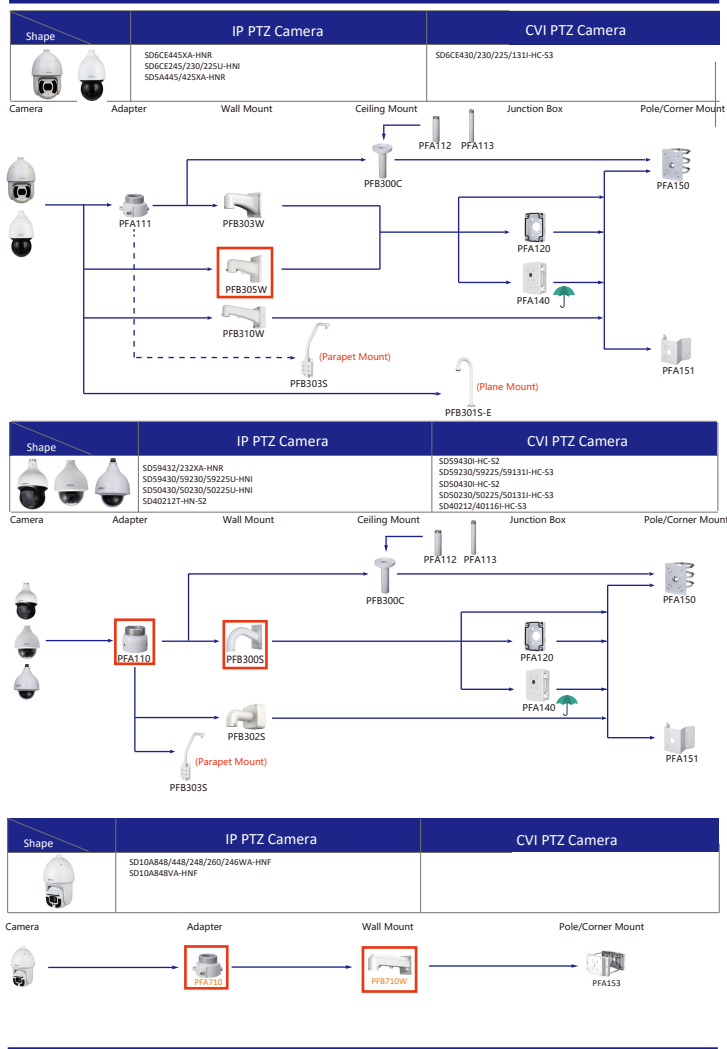

Selection of IP&CVI Eyeball Camera

Shape	IP Camera	CVI Camera
	IPC-T2840/20-25 IPC-T2801-L-ZS	HAC-T3A21/41/51-VF

Shape	IP Camera	CVI Camera
	IPC-T18bx	ME1200/1400/1500E ME1200/1500E-LED

Shape	IP Camera	CVI Camera
		HAC-HDW1301/1500/1400/1200/1230/1800TL HAC-HDW1801/1500/1400/1200/1230/1800TL-A HAC-HDW1239/1409/1509TL-LED HAC-HDW1239/1409/1509TL-A-LED HAC-HDW1500/1230/1200/1230SL HAC-HDW1400SL-S2

- Orange font ----- Special accessories
- Green font ----- Not recommended
- Red font ----- Special installation
- Red box ----- Including
- Umbrella icon ----- IP66

Selection of IP&CVI Eyeball Camera

Shape	IP Camera	CVI Camera
		HAC-HDW1200/1100/1800R HAC-HDW1400R-S2 HAC-T1A1121/41/51 HAC-T1A21-E

Shape	IP Camera	CVI Camera
		HAC-HDW1100/1200R-VF

Selection of PTZ Camera

Selection of PTZ Camera

Selection of PTZ Camera

Selection of PTZ Camera

Selection of Thermal Camera

Selection of Thermal Camera

- Orange font Special accessories
- Not recommended
- Red font Special installation
- Including
- IP66