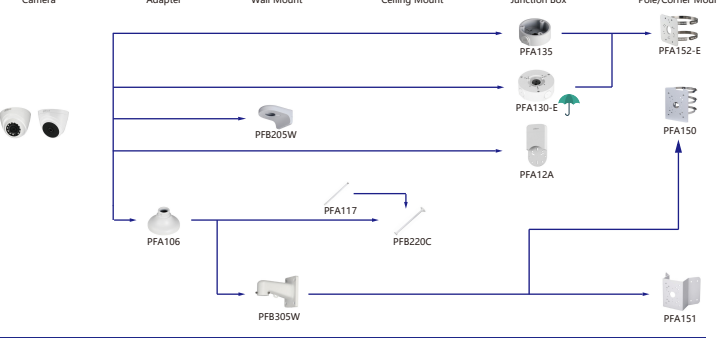

Selection of IP&CVI Eyeball Camera

Shape	IP Camera	CVI Camera
	IPC-T2840/20-25 IPC-T2801-L-ZS	HAC-T3A21/41/51-VF

Shape	IP Camera	CVI Camera
	IPC-T18bx	ME1200/1400/1500E ME1200/1500E-LED

Shape	IP Camera	CVI Camera
		HAC-HDW1301/1500/1400/1200/1230/1800TL HAC-HDW1801/1500/1400/1200/1230/1800TL-A HAC-HDW1239/1409/1509TL-LED HAC-HDW1239/1409/1509TL-A-LED HAC-HDW1500/1230/1200/1230SL HAC-HDW1400SL-S2

- Orange font ----- Special accessories
- Green font ----- Not recommended
- Red font ----- Special installation
- Red box ----- Including
- Umbrella icon ----- IP66

Selection of IP&CVI Eyeball Camera

Shape	IP Camera	CVI Camera
		HAC-HDW1200/1100/1800R HAC-HDW1400R-S2 HAC-T1A1121/41/51 HAC-T1A21-E