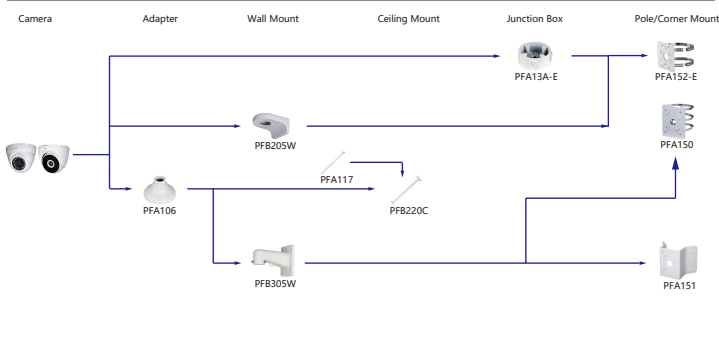

Selection of IP&CVI Eyeball Camera

Shape	IP Camera	CVI Camera
	IPC-HDW4431/4231/4120/4220/4221/4421M	HAC-HDW1200/1100/2241/2501/1200/1230/1500/2401/1220/1801/1800M HAC-HDW1400M-S2 HAC-T2A1121/41/51 HAC-T2A21-E