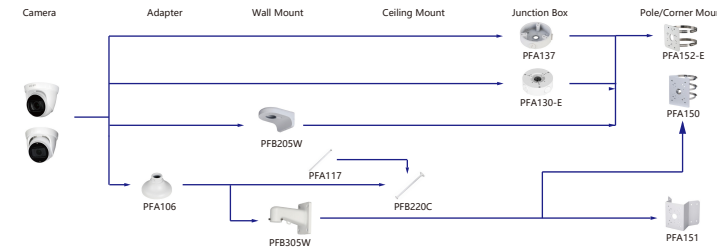

Selection of IP&CVI Eyeball Camera

Shape	IP Camera	CVI Camera
	IPC-HDW4431/4231/4120/4220/4221/4421M	HAC-HDW1200/1100/2241/2501/1200/1230/1500/2401/1220/1801/1800M HAC-HDW1400M-S2 HAC-T2A1121/41/51 HAC-T2A21-E

Shape	IP Camera	CVI Camera
	IPC-HDW2230/2431/2831/2531/2231T-AS-S2 IPC-HDW2341/3441/3541T-AS IPC-HDW1531/1431/1231/1230/1330/1220/1020S IPC-HDW1430/1230S-S3 IPC-HDW1230S-L-S3 IPC-HDW4421/4120/4220/4221/4231/4431E	HAC-HDW1100/1200R-VF

Selection of IP&CVI Eyeball Camera

Shape	IP Camera	CVI Camera
	IPC-T2840/20-25 IPC-T2801-L-ZS	HAC-T3A21/41/51-VF

Shape	IP Camera	CVI Camera
	IPC-T18bx	ME1200/1400/1500E ME1200/1500E-LED

Shape	IP Camera	CVI Camera
		HAC-HDW1301/1500/1400/1200/1230/1800TL HAC-HDW1801/1500/1400/1200/1230/1800TL-A HAC-HDW1239/1409/1509TL-LED HAC-HDW1239/1409/1509TL-A-LED HAC-HDW1500/1230/1200/1230SL HAC-HDW1400SL-S2