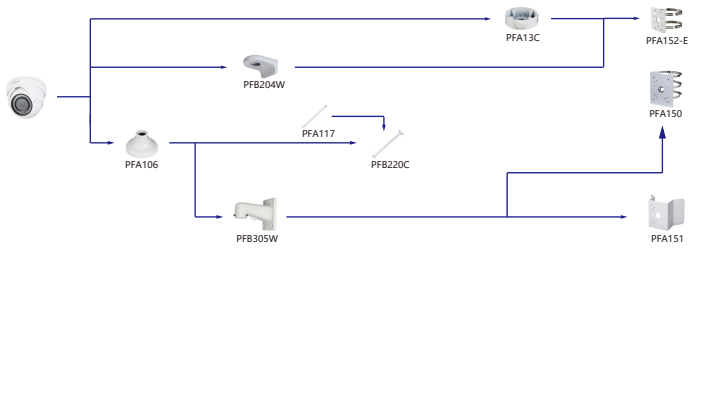

Shape	IP Camera	CVI Camera
		HAC-HDW1100/1200R-VF