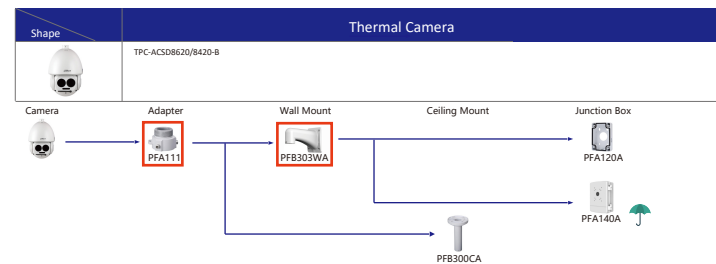

Shape	IP Camera	CVI Camera
		HAC-HDW1100/1200R-VF

Selection of PTZ Camera

Selection of PTZ Camera

Selection of PTZ Camera

Selection of PTZ Camera

Selection of Thermal Camera

Selection of Thermal Camera

- Orange font Special accessories
- Not recommended
- Red font Special installation
- Including
- IP66

Selection of Special Camera

Shape	Special Camera	Shape	Special Camera
	IPC-HDBW8232E-Z-5L		SD60230U-HNI-5L
	IPC-HFW5221E-2-IRA/BIRA		PSD81602A360 PSD8802-A180
	PSDW8842M-A180 PSDW81642M-A360		IPC-HDPW5241/5442/5541G-2 IPC-HDPW5242G-2-MF
	IPC-HFW5100-IRA IPC-HFW5200-IRA		PSDW5631S-8360 PSDW5231S-8120
	SDTSX405-4F-WA		