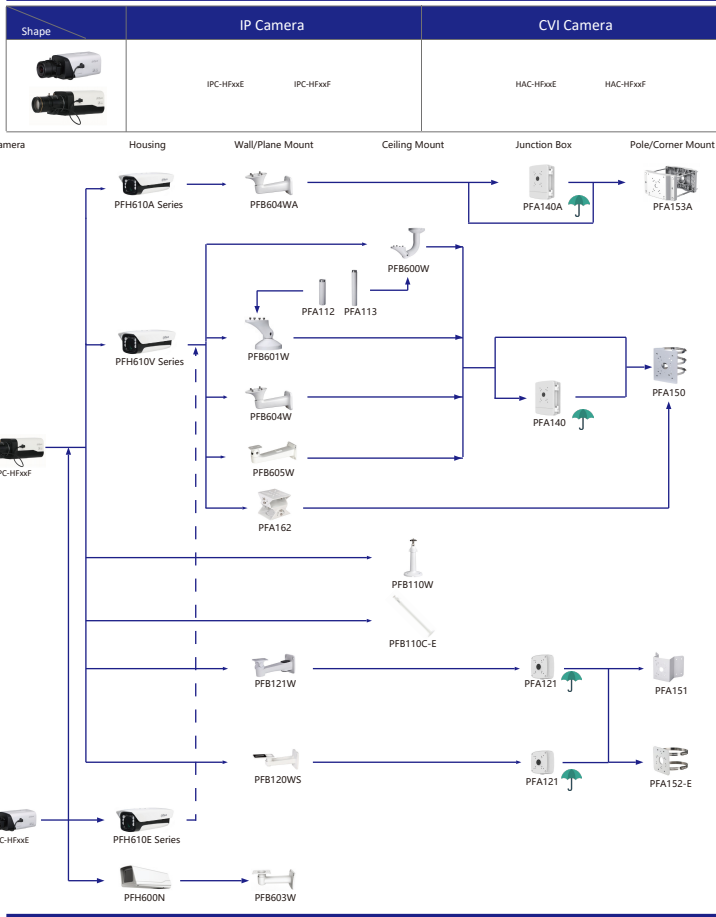

Camera Accessories Selection

Guide you how to install all the cameras

- Orange font ---- Special accessories
- Green font ---- Not recommended
- Red font ---- Special installation
- Red box ---- Including
- Green umbrella ---- IP66

Selection of IP&CVI Box Camera

Selection of IP&CVI Bullet Camera

Selection of IP&CVI Bullet Camera

Selection of IP&CVI Bullet Camera

Selection of IP&CVI Eyeball Camera

Shape	IP Camera	CVI Camera
	IPC-HDW4231/4431EM-AS-S4 IPC-HDW4120/4220/4231/4830EM-AS IPC-HDW5541/5241/5442TM-AS IPC-HDW5241/5442TM-AS-LED IPC-HDW3231C-A IPC-HDW4831/4631/4431/4231EM-ASE	HAC-HDW1801/1500/1200/1230/1100/1801/EM-A HAC-HDW1801/1500/1200/1230/1100/1801EM HAC-HDW1400EM-S2 HAC-HDW1400EM-A-S2 HAC-HDW1500/1400/1200/1230EM-A-POC HAC-HDW1500/1200EM-POC HAC-HDW2802/2601/2402/2401/2501/2241T-A HAC-HDW2249T-A-N HAC-HDW1239/1409/1509T-LED HAC-HDW1239/1409/1509T-A-LED HAC-HDW2249T-IB-A-LED

Shape	IP Camera	CVI Camera
	IPC-HDW2531/2431/2331/2421R-ZS IPC-HDW2430/2330R-ZS-S3 IPC-HDW2230R-L-ZS-S3 IPC-HDW4231/4431T-Z-S4 IPC-HDW2341/3441/3541T-ZAS IPC-HDW2231T-ZS-S2 IPC-HDW5241/5541H-AS-PV IPC-HDW3441/3541/3241TM-AS IPC-HDW2831/2531/2431/2231TM-AS-S2	HAC-HDW2802/2601/2402/2401/2501/2241/1500/1300T-Z-A HAC-HDW2802/2601/2402/2401/2501/2241T-Z-A-DP HAC-HDW1400T-Z-A-S2 HAC-HDW1801/1200/1230T-Z HAC-HDW2241/1500T-Z-POC HAC-HDW1400/1230T-Z-A-POC