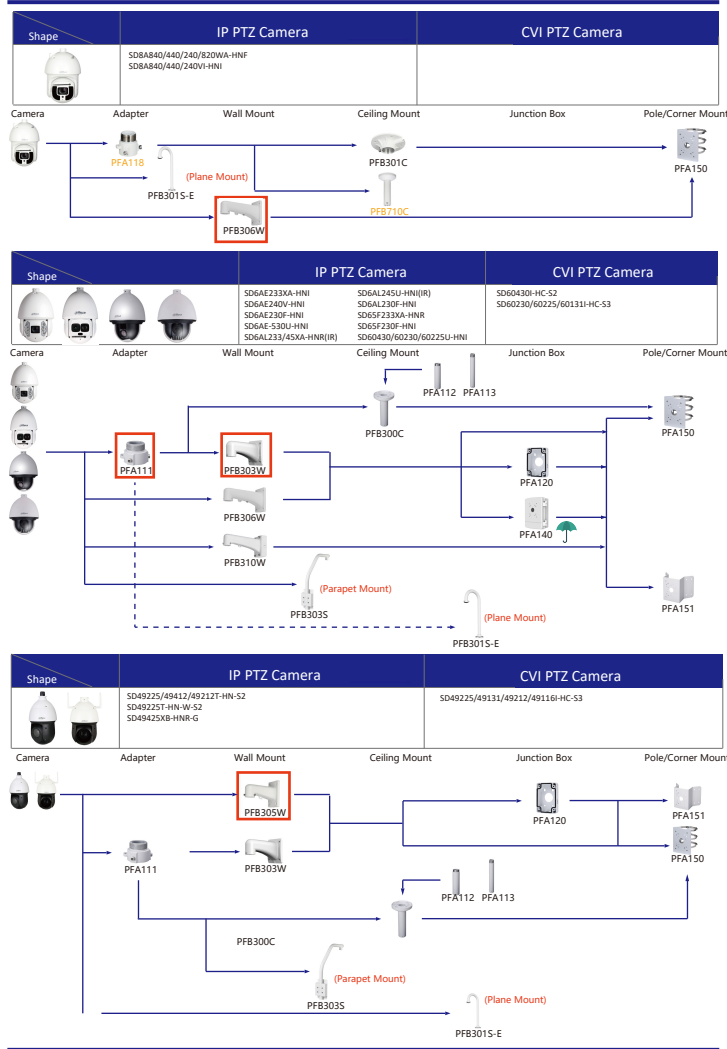

Selection of IP&CVI Eyeball Camera

Shape	IP Camera	CVI Camera
	IPC-T2840/20-25 IPC-T2801-L-ZS	HAC-T3A21/41/51-VF

Shape	IP Camera	CVI Camera
	IPC-T18bx	ME1200/1400/1500E ME1200/1500E-LED

Shape	IP Camera	CVI Camera
		HAC-HDW1301/1500/1400/1200/1230/1800TL HAC-HDW1801/1500/1400/1200/1230/1800TL-A HAC-HDW1239/1409/1509TL-LED HAC-HDW1239/1409/1509TL-A-LED HAC-HDW1500/1230/1200/1230SL HAC-HDW1400SL-S2

- Orange font ----- Special accessories
- Green font ----- Not recommended
- Red font ----- Special installation
- Red box ----- Including
- Umbrella icon ----- IP66

Selection of IP&CVI Eyeball Camera

Shape	IP Camera	CVI Camera
		HAC-HDW1200/1100/1800R HAC-HDW1400R-S2 HAC-T1A1121/41/51 HAC-T1A21-E

Shape	IP Camera	CVI Camera
		HAC-HDW1100/1200R-VF

Selection of PTZ Camera

Selection of PTZ Camera

Selection of PTZ Camera

Selection of PTZ Camera

Selection of Thermal Camera

Selection of Thermal Camera

- Orange font Special accessories
- Not recommended
- Red font Special installation
- Including
- IP66

Selection of Special Camera

Shape	Special Camera	Shape	Special Camera
	IPC-HDBW8232E-Z-5L		SD60230U-HNI-5L
	IPC-HFW5221E-2-IRA/BIRA		PSD81602A360 PSD8802-A180
	PSDW8842M-A180 PSDW81642M-A360		IPC-HDPW5241/5442/5541G-2 IPC-HDPW5242G-2-MF
	IPC-HFW5100-IRA IPC-HFW5200-IRA		PSDW5631S-8360 PSDW5231S-8120
	SDTSX405-4F-WA		