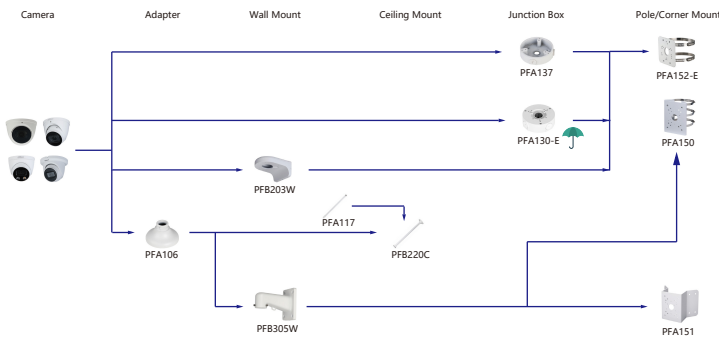

Selection of IP&CVI Box Camera

Selection of IP&CVI Bullet Camera

Selection of IP&CVI Bullet Camera

Selection of IP&CVI Bullet Camera

Selection of IP&CVI Eyeball Camera

Shape	IP Camera	CVI Camera
	IPC-HDW4231/4431EM-AS-S4 IPC-HDW4120/4220/4231/4830EM-AS IPC-HDW5541/5241/5442TM-AS IPC-HDW5241/5442TM-AS-LED IPC-HDW3231C-A IPC-HDW4831/4631/4431/4231EM-ASE	HAC-HDW1801/1500/1200/1230/1100/1801/EM-A HAC-HDW1801/1500/1200/1230/1100/1801EM HAC-HDW1400EM-S2 HAC-HDW1400EM-A-S2 HAC-HDW1500/1400/1200/1230EM-A-POC HAC-HDW1500/1200EM-POC HAC-HDW2802/2601/2402/2401/2501/2241T-A HAC-HDW2249T-A-N HAC-HDW1239/1409/1509T-LED HAC-HDW1239/1409/1509T-A-LED HAC-HDW2249T-IB-A-LED

Shape	IP Camera	CVI Camera
	IPC-HDW2531/2431/2331/2421R-ZS IPC-HDW2430/2330R-ZS-S3 IPC-HDW2230R-L-ZS-S3 IPC-HDW4231/4431T-Z-S4 IPC-HDW2341/3441/3541T-ZAS IPC-HDW2231T-ZS-S2 IPC-HDW5241/5541H-AS-PV IPC-HDW3441/3541/3241TM-AS IPC-HDW2831/2531/2431/2231TM-AS-S2	HAC-HDW2802/2601/2402/2401/2501/2241/1500/1300T-Z-A HAC-HDW2802/2601/2402/2401/2501/2241T-Z-A-DP HAC-HDW1400T-Z-A-S2 HAC-HDW1801/1200/1230T-Z HAC-HDW2241/1500T-Z-POC HAC-HDW1400/1230T-Z-A-POC

Selection of IP&CVI Eyeball Camera

Shape	IP Camera	CVI Camera
	IPC-HDW4431/4231/4120/4220/4221/4421M	HAC-HDW1200/1100/2241/2501/1200/1230/1500/2401/1220/1801/1800M HAC-HDW1400M-S2 HAC-T2A1121/41/51 HAC-T2A21-E