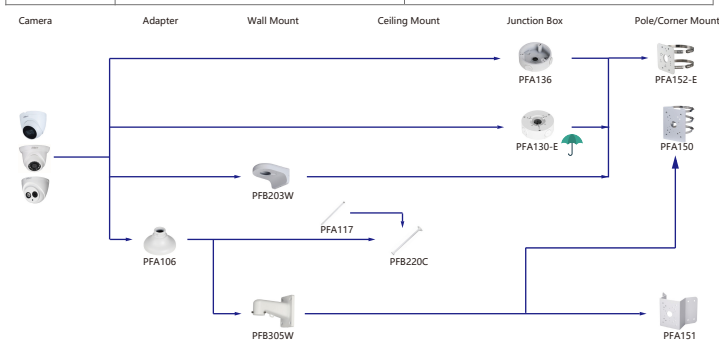

Shape	IP Camera	CVI Camera
	IPC-HDW2230/2431/2831/2531/2231T-AS-S2 IPC-HDW2341/3441/3541T-AS IPC-HDW1531/1431/1231/1230/1330/1220/1020S IPC-HDW1430/1230S-S3 IPC-HDW1230S-L-S3 IPC-HDW4421/4120/4220/4221/4231/4431E	HAC-HDW1100/1200R-VF