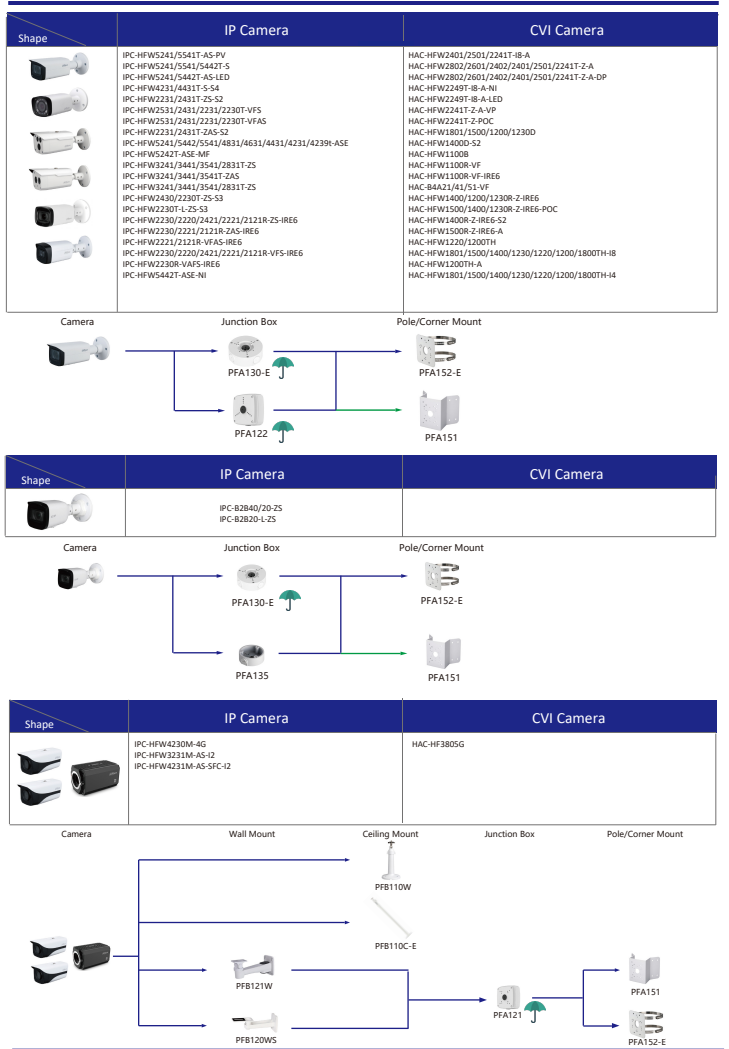

Selection of IP&CVI Box Camera

Selection of IP&CVI Bullet Camera

Selection of IP&CVI Bullet Camera

Selection of IP&CVI Bullet Camera

Selection of IP&CVI Eyeball Camera

Shape	IP Camera	CVI Camera
	IPC-HDW4231/4431EM-AS-S4 IPC-HDW4120/4220/4231/4830EM-AS IPC-HDW5541/5241/5442TM-AS IPC-HDW5241/5442TM-AS-LED IPC-HDW3231C-A IPC-HDW4831/4631/4431/4231EM-ASE	HAC-HDW1801/1500/1200/1230/1100/1801/EM-A HAC-HDW1801/1500/1200/1230/1100/1801EM HAC-HDW1400EM-S2 HAC-HDW1400EM-A-S2 HAC-HDW1500/1400/1200/1230EM-A-POC HAC-HDW1500/1200EM-POC HAC-HDW2802/2601/2402/2401/2501/2241T-A HAC-HDW2249T-A-N HAC-HDW1239/1409/1509T-LED HAC-HDW1239/1409/1509T-A-LED HAC-HDW2249T-IB-A-LED

Shape	IP Camera	CVI Camera
	IPC-HDW2531/2431/2331/2421R-ZS IPC-HDW2430/2330R-ZS-S3 IPC-HDW2230R-L-ZS-S3 IPC-HDW4231/4431T-Z-S4 IPC-HDW2341/3441/3541T-ZAS IPC-HDW2231T-ZS-S2 IPC-HDW5241/5541H-AS-PV IPC-HDW3441/3541/3241TM-AS IPC-HDW2831/2531/2431/2231TM-AS-S2	HAC-HDW2802/2601/2402/2401/2501/2241/1500/1300T-Z-A HAC-HDW2802/2601/2402/2401/2501/2241T-Z-A-DP HAC-HDW1400T-Z-A-S2 HAC-HDW1801/1200/1230T-Z HAC-HDW2241/1500T-Z-POC HAC-HDW1400/1230T-Z-A-POC

Selection of IP&CVI Eyeball Camera

Shape	IP Camera	CVI Camera
	IPC-HDW4431/4231/4120/4220/4221/4421M	HAC-HDW1200/1100/2241/2501/1200/1230/1500/2401/1220/1801/1800M HAC-HDW1400M-S2 HAC-T2A1121/41/51 HAC-T2A21-E

Selection of IP&CVI Eyeball Camera

Shape	IP Camera	CVI Camera
	IPC-T2840/20-25 IPC-T2801-L-ZS	HAC-T3A21/41/51-VF

Shape	IP Camera	CVI Camera
	IPC-T18bx	ME1200/1400/1500E ME1200/1500E-LED

Shape	IP Camera	CVI Camera
		HAC-HDW1301/1500/1400/1200/1230/1800TL HAC-HDW1801/1500/1400/1200/1230/1800TL-A HAC-HDW1239/1409/1509TL-LED HAC-HDW1239/1409/1509TL-A-LED HAC-HDW1500/1230/1200/1230SL HAC-HDW1400SL-S2