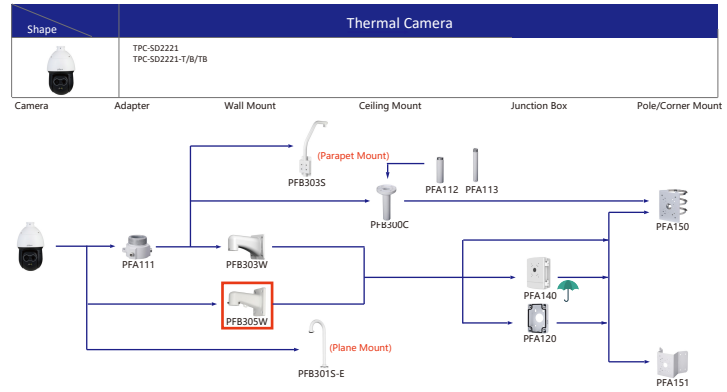

- Orange font ----- Special accessories
- Green font ----- Not recommended
- Red font ----- Special installation
- Red box ----- Including
- Umbrella icon ----- IP66

Selection of IP&CVI Eyeball Camera

Shape	IP Camera	CVI Camera
		HAC-HDW1200/1100/1800R HAC-HDW1400R-S2 HAC-T1A1121/41/51 HAC-T1A21-E

Shape	IP Camera	CVI Camera
		HAC-HDW1100/1200R-VF

Selection of PTZ Camera

Selection of PTZ Camera

Selection of PTZ Camera

Selection of PTZ Camera

Selection of Thermal Camera

Selection of Thermal Camera

- Orange font Special accessories
- Not recommended
- Red font Special installation
- Including
- IP66

Selection of Special Camera

Shape	Special Camera	Shape	Special Camera
	IPC-HDBW8232E-Z-5L		SD60230U-HNI-5L
	IPC-HFW5221E-2-IRA/BIRA		PSD81602A360 PSD8802-A180
	PSDW8842M-A180 PSDW81642M-A360		IPC-HDPW5241/5442/5541G-2 IPC-HDPW5242G-2-MF
	IPC-HFW5100-IRA IPC-HFW5200-IRA		PSDW5631S-8360 PSDW5231S-8120
	SDTSX405-4F-WA		