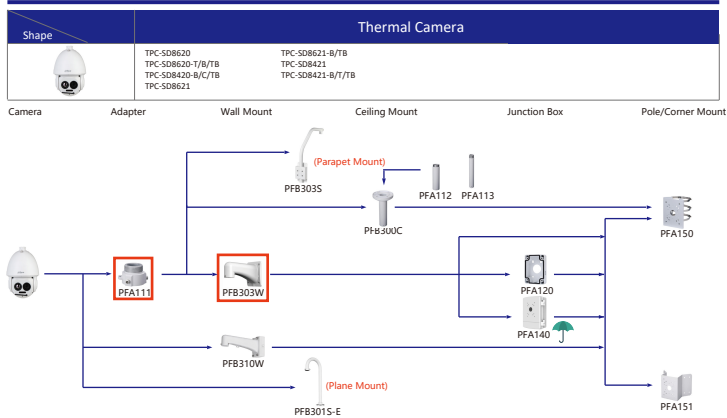

- Orange font ----- Special accessories
- Green font ----- Not recommended
- Red font ----- Special installation
- Red box ----- Including
- Umbrella icon ----- IP66

Selection of IP&CVI Eyeball Camera

Shape	IP Camera	CVI Camera
		HAC-HDW1200/1100/1800R HAC-HDW1400R-S2 HAC-T1A1121/41/51 HAC-T1A21-E

Shape	IP Camera	CVI Camera
		HAC-HDW1100/1200R-VF

Selection of PTZ Camera

Selection of PTZ Camera

Selection of PTZ Camera

Selection of PTZ Camera

Selection of Thermal Camera

Selection of Thermal Camera

- Orange font Special accessories
- Not recommended
- Red font Special installation
- Including
- IP66

Selection of Special Camera

Shape	Special Camera	Shape	Special Camera
	IPC-HDBW8232E-Z-5L		SD60230U-HNI-5L
	IPC-HFW5221E-2-IRA/BIRA		PSD81602A360 PSD8802-A180
	PSDW8842M-A180 PSDW81642M-A360		IPC-HDPW5241/5442/5541G-2 IPC-HDPW5242G-2-MF
	IPC-HFW5100-IRA IPC-HFW5200-IRA		PSDW5631S-8360 PSDW5231S-8120
	SDTSX405-4F-WA		