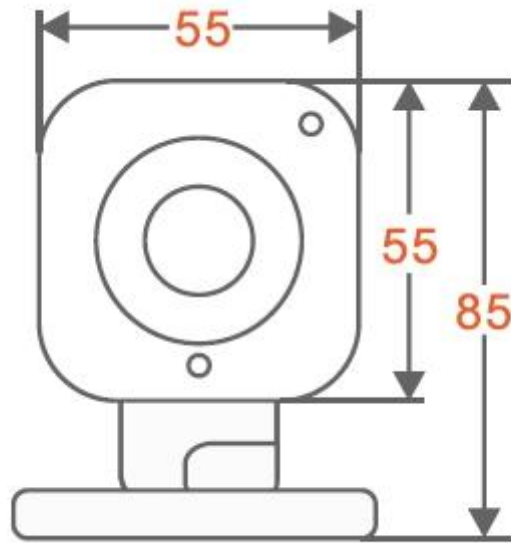

## Technical Specifications

<b>Model</b>	<b>DH-IPC-C10</b>	
<b>Camera</b>		
Image Sensor	1/4" 1Megapixel CMOS	
Effective Pixels	1280(H)x720(V)	
Scanning System	Progressive	
Electronic Shutter Speed	Auto/Manual, 1/3(4)~1/10000	
Min. Illumination	0.01lux/F2.0(color),0lux/F2.0(IR on)	
S/N Ratio	More than 50dB	
Video Output	N/A	
<b>Camera Features</b>		
Max. LEDs Length	5m	
Day/Night	Auto(ICR) / Color / B/W	
Backlight Compensation	BLC / HLC / DWDR	
White Balance	Auto/Manual	
Gain Control	Auto/Manual	
Noise Reduction	3D	
<b>Lens</b>		
Focal Length	3.3mm	
Max Aperture	F2.0	
Focus Control	Manual	
Angle of View	56.7°	
Lens Type	Fixed Lens	
Mount Type	Board-in Type	
<b>Video</b>		
Compression	H.264	
Resolution	720P(1280x720)/D1/CIF	
Frame Rate	Main Stream	720P(1~25/30fps)
Bit Rate	H.264: 8Kbps~2Mbps	
<b>Audio</b>		
Compression	AAC	
Interface	Built-in Mic/Speaker	
<b>Network</b>		
Ethernet	NA	
Wi-Fi	Wi-Fi(IEEE802.11b/g/n) 30m(open field)	
Protocol	IPv4/IPv6, HTTP, TCP/IP, UDP, UPnP, ICMP, IGMP, SNMP, RTSP, RTP, SMTP, NTP, DHCP, DNS,FTP, QoS,	
Compatibility	ONVIF CGI	
Max. User Access	10 users	
Smart Phone	iPhone, iPad, Android, Windows Phone	
<b>Auxiliary Interface</b>		

## DH-IPC-C10

Memory Slot	Micro SD, up to 64GB
RS485	N/A
Alarm	N/A
PIR Sensor Range	N/A
USB	Micro USB
<b>General</b>	
Power Supply	DC 5V
Power Consumption	<3W
Working Environment	-20°C~+45°C, Less than 95%RH
Ingress Protection	N/A
Vandal Resistance	N/A
Dimensions(W×D×H)	Φ 65mmx85mmx 20mm
Weight	75g

### Dimensions (mm)

---