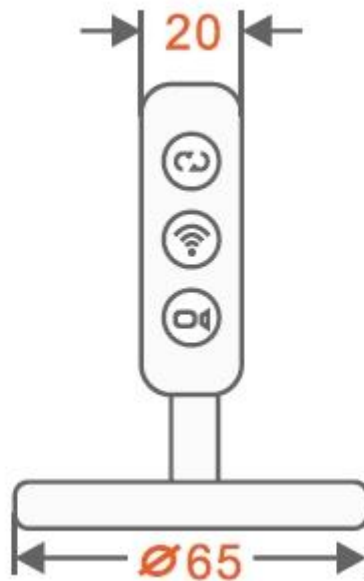

## Technical Specifications

<b>Model</b>	<b>DH-IPC-C10</b>	
<b>Camera</b>		
Image Sensor	1/4" 1Megapixel CMOS	
Effective Pixels	1280(H)x720(V)	
Scanning System	Progressive	
Electronic Shutter Speed	Auto/Manual, 1/3(4)~1/10000	
Min. Illumination	0.01lux/F2.0(color),0lux/F2.0(IR on)	
S/N Ratio	More than 50dB	
Video Output	N/A	
<b>Camera Features</b>		
Max. LEDs Length	5m	
Day/Night	Auto(ICR) / Color / B/W	
Backlight Compensation	BLC / HLC / DWDR	
White Balance	Auto/Manual	
Gain Control	Auto/Manual	
Noise Reduction	3D	
<b>Lens</b>		
Focal Length	3.3mm	
Max Aperture	F2.0	
Focus Control	Manual	
Angle of View	56.7°	
Lens Type	Fixed Lens	
Mount Type	Board-in Type	
<b>Video</b>		
Compression	H.264	
Resolution	720P(1280x720)/D1/CIF	
Frame Rate	Main Stream	720P(1~25/30fps)
Bit Rate	H.264: 8Kbps~2Mbps	
<b>Audio</b>		
Compression	AAC	
Interface	Built-in Mic/Speaker	
<b>Network</b>		
Ethernet	NA	
Wi-Fi	Wi-Fi(IEEE802.11b/g/n) 30m(open field)	
Protocol	IPv4/IPv6, HTTP, TCP/IP, UDP, UPnP, ICMP, IGMP, SNMP, RTSP, RTP, SMTP, NTP, DHCP, DNS,FTP, QoS,	
Compatibility	ONVIF CGI	
Max. User Access	10 users	
Smart Phone	iPhone, iPad, Android, Windows Phone	
<b>Auxiliary Interface</b>		

## DH-IPC-C10

Memory Slot	Micro SD, up to 64GB
RS485	N/A
Alarm	N/A
PIR Sensor Range	N/A
USB	Micro USB
<b>General</b>	
Power Supply	DC 5V
Power Consumption	<3W
Working Environment	-20°C~+45°C, Less than 95%RH
Ingress Protection	N/A
Vandal Resistance	N/A
Dimensions(W×D×H)	Φ 65mmx85mmx 20mm
Weight	75g

### Dimensions (mm)

---